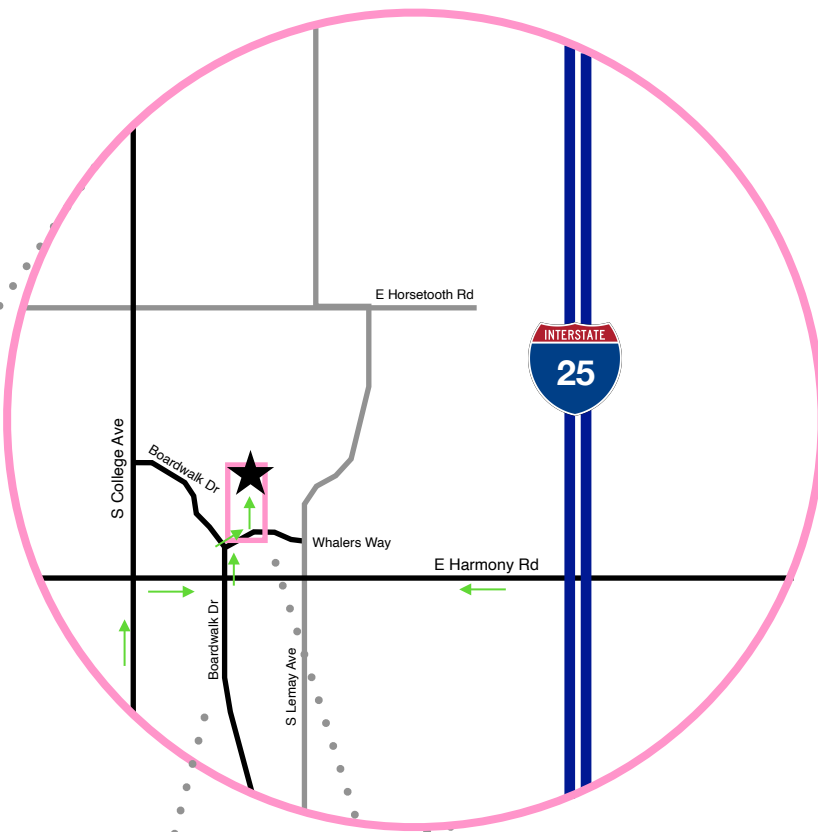

Directions to the Fort Collins Boutique...
760 Whalers Way, Bldg. C, Suite 120
Fort Collins, CO 80525

We're Here!

From Interstate I-25

Drive to Fort Collins, take Exit 265 onto Harmony Road

Turn North onto Boardwalk Dr. (between College & Lemay)

Take the First Right onto Whalers Way

Take the First Left into the Boardwalk Office Park

Drive Straight in to the North End of the parking lot to 460-C

We're on the ground floor facing the lake, Suite 120

(970) 230-5779

www.magique-boutique.com

(2 hours from Sterling Colorado)
 (2 hours from the Nebraska panhandle)
 (3 hours from the Kansas border)