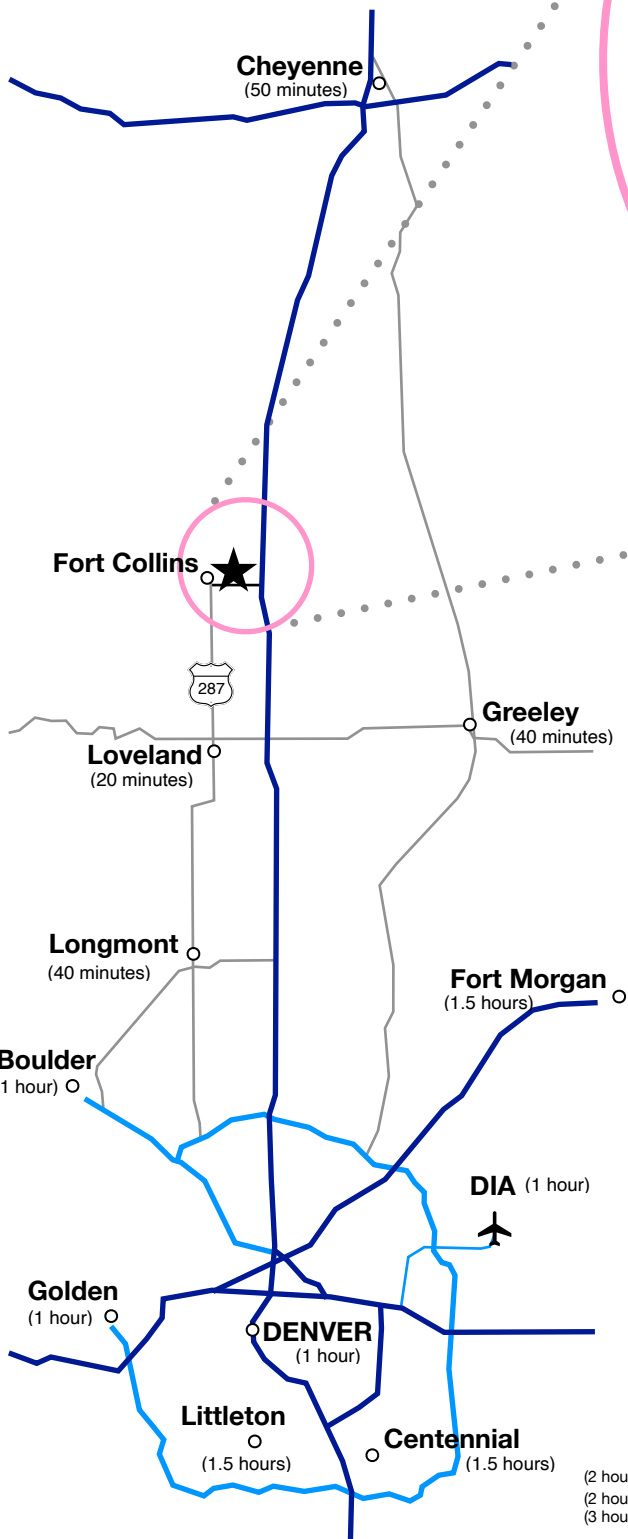

Directions to the Fort Collins Boutique...
760 Whalers Way, Bldg. C, Suite 120
Fort Collins, CO 80525

We're Here!

From Interstate I-25

Drive to Fort Collins, take Exit 265 onto Harmony Road

Turn North onto Boardwalk Dr. (between College & Lemay)

Take the First Right onto Whalers Way

Take the First Left into the Boardwalk Office Park

Drive Straight in to the North End of the parking lot to 460-C

We're on the ground floor facing the lake, Suite 120

(970) 230-5779

www.magique-boutique.com

(2 hours from Sterling Colorado)
 (2 hours from the Nebraska panhandle)
 (3 hours from the Kansas border)